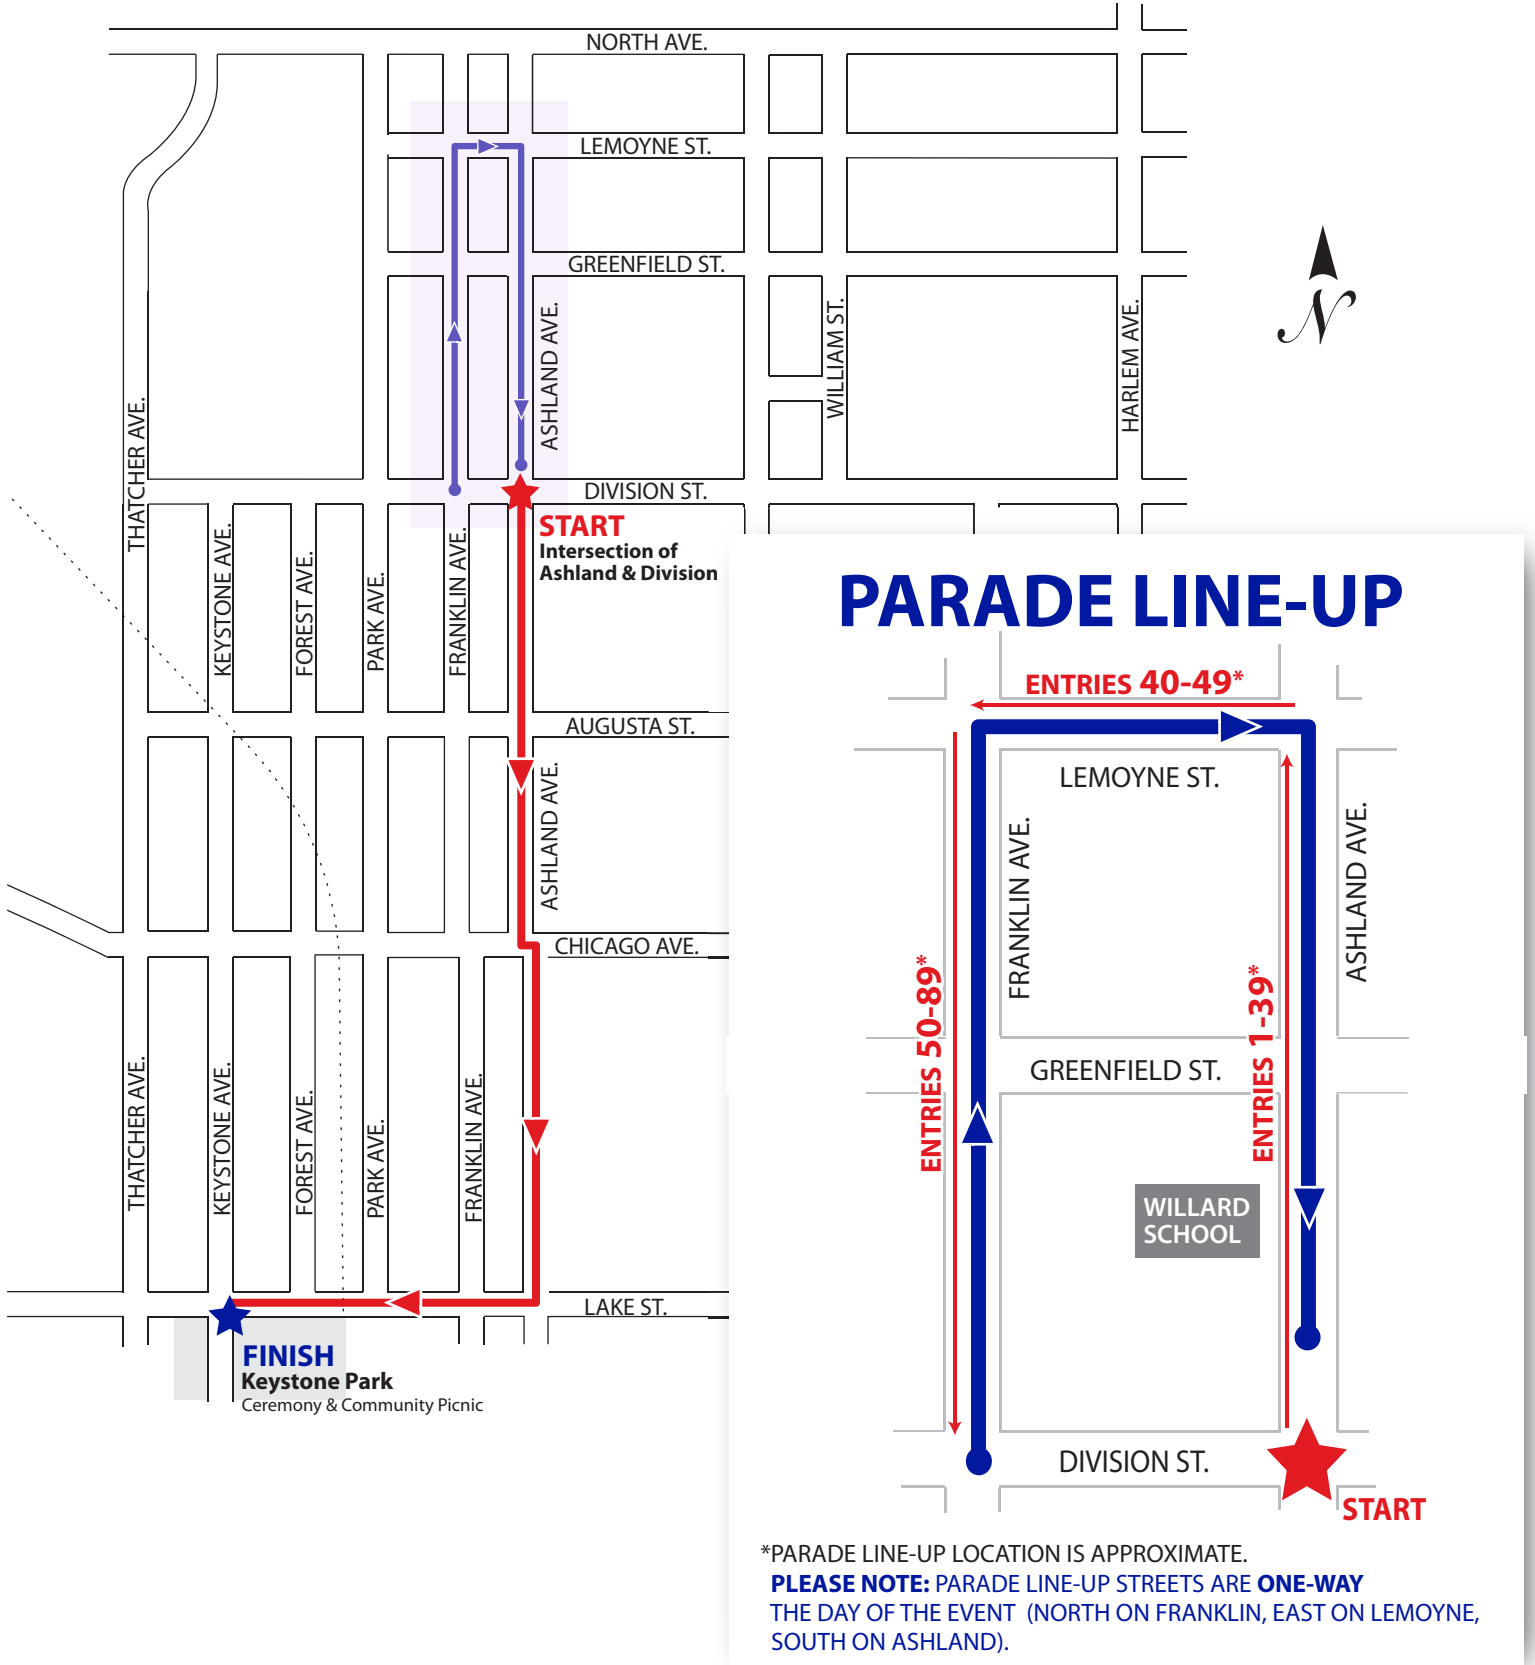

River Forest Memorial Day Parade

Line-Up by 9:15am
Parade Starts at 10:00am

*PARADE LINE-UP LOCATION IS APPROXIMATE.
PLEASE NOTE: PARADE LINE-UP STREETS ARE **ONE-WAY** THE DAY OF THE EVENT (NORTH ON FRANKLIN, EAST ON LEMOYNE, SOUTH ON ASHLAND).